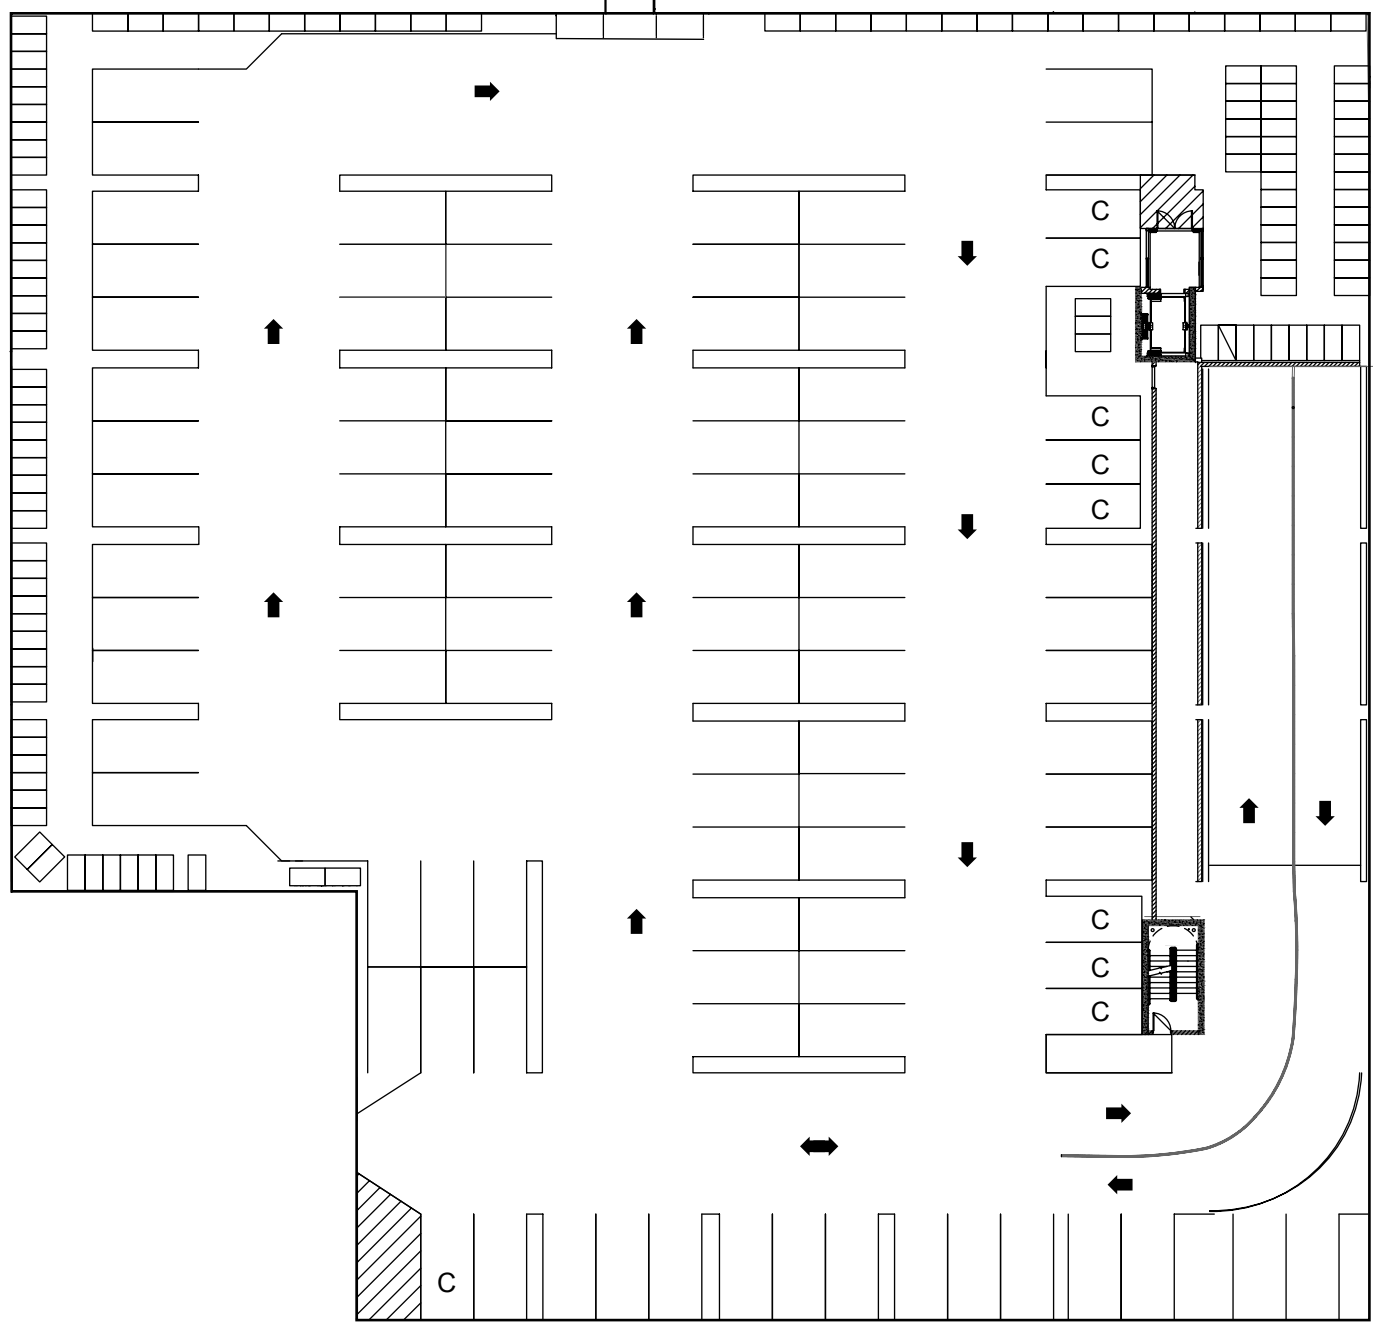

University Avenue

LOBBY ENTRY

Lake Street

Murray Mall

RAMP ENTRY

LEGEND:
 A = Accessible
 C = Compact

80 stalls 2nd floor + Bikes

West Johnson Street

University Avenue

LOBBY ENTRY

Lake Street

Murray Mall

LEGEND:
 A = Accessible
 C = Compact

98 stalls 2A Floor + Mopeds

West Johnson Street