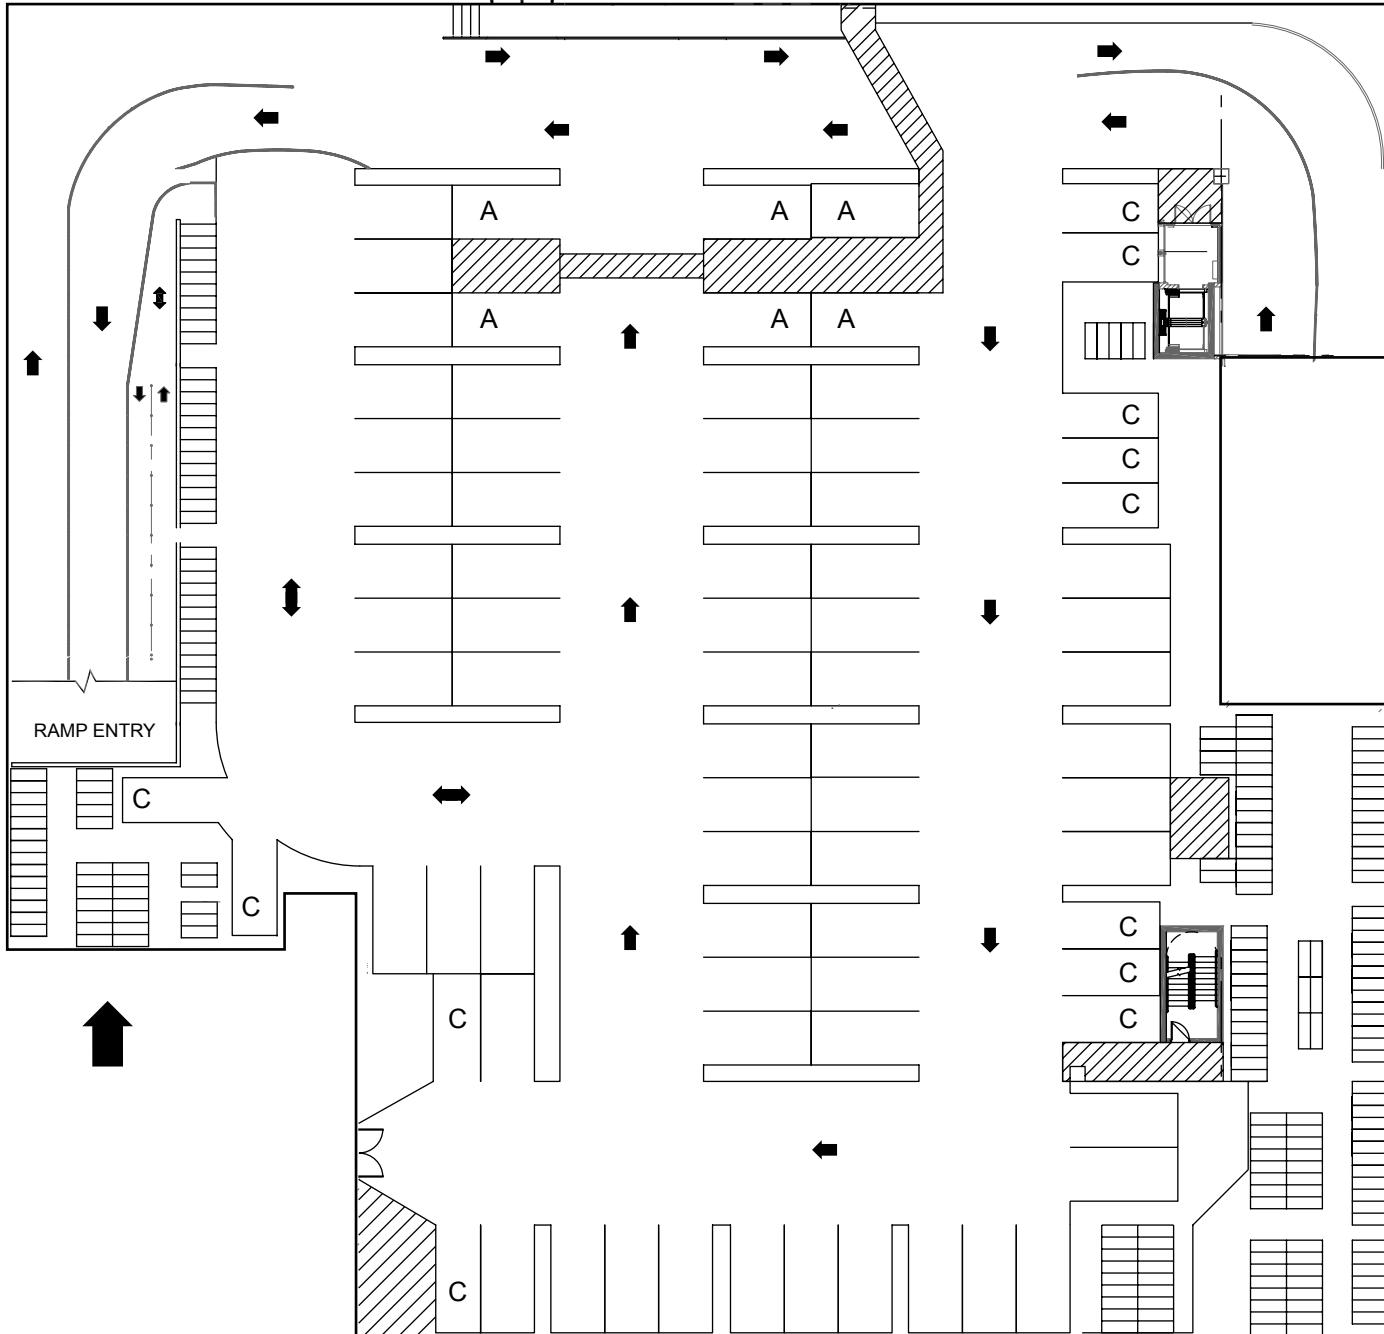

University Avenue

LOBBY ENTRY

Lake Street

Murray Mall

RAMP ENTRY

LEGEND:
 A = Accessible
 C = Compact

80 stalls 2nd floor + Bikes

West Johnson Street

University Avenue

LOBBY ENTRY

Lake Street

Murray Mall

LEGEND:
 A = Accessible
 C = Compact

98 stalls 2A Floor + Mopeds

West Johnson Street